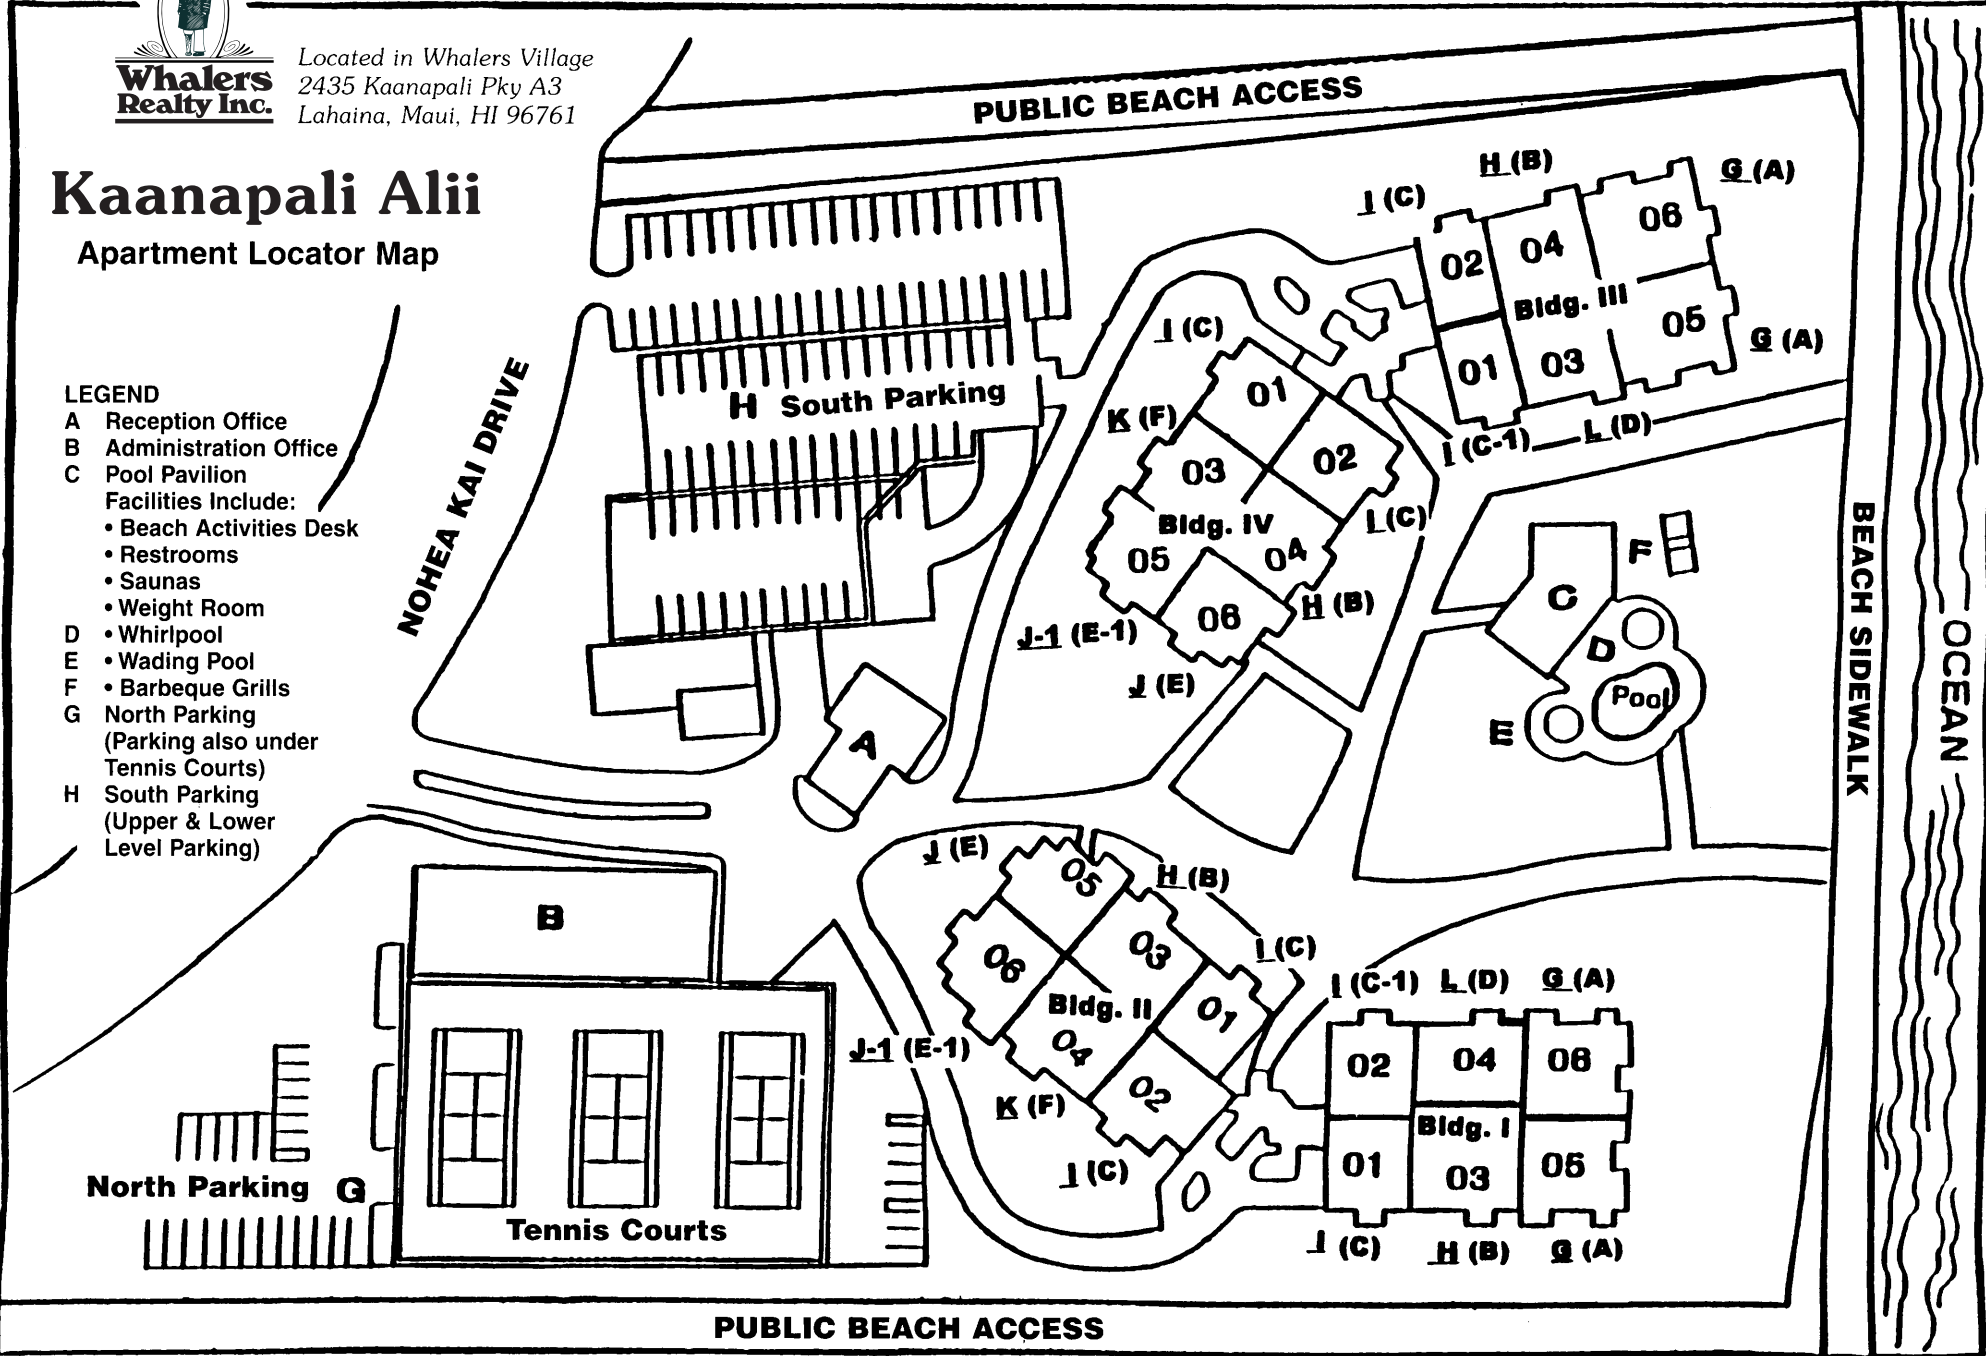

Located in Whalers Village
2435 Kaanapali Pky A3
Lahaina, Maui, HI 96761

Kaanapali Alii

Apartment Locator Map

LEGEND

- A Reception Office
- B Administration Office
- C Pool Pavilion
- Facilities Include:
  - Beach Activities Desk
  - Restrooms
  - Saunas
  - Weight Room
- D • Whirlpool
- E • Wading Pool
- F • Barbeque Grills
- G North Parking
  (Parking also under Tennis Courts)
- H South Parking
  (Upper & Lower Level Parking)

NOHEA KAI DRIVE

BEACH SIDEWALK

OCEAN

ON MAUI **661-8777**

TOLL FREE CALL **800-367-5632**
(U.S. MAINLAND & CANADA)

↔ Unit floor plan letters for floors 2-11 are underlined. First floor unit floor plan letters are in (Parentheses).